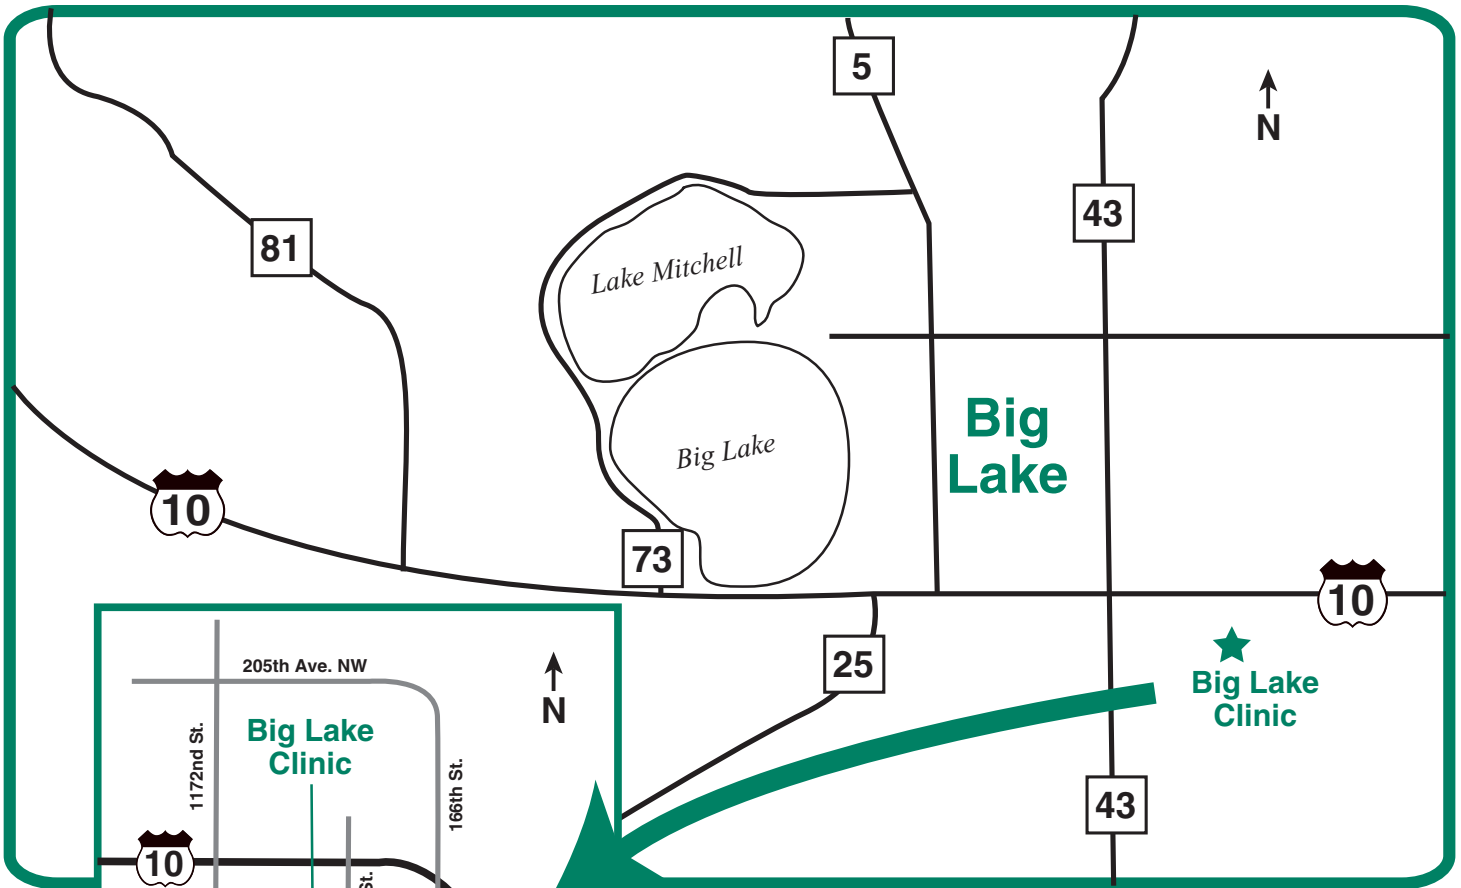

Getting to Big Lake Clinic

BIG LAKE
CLINIC

16830 198th Avenue N.W.
Big Lake, MN 55309