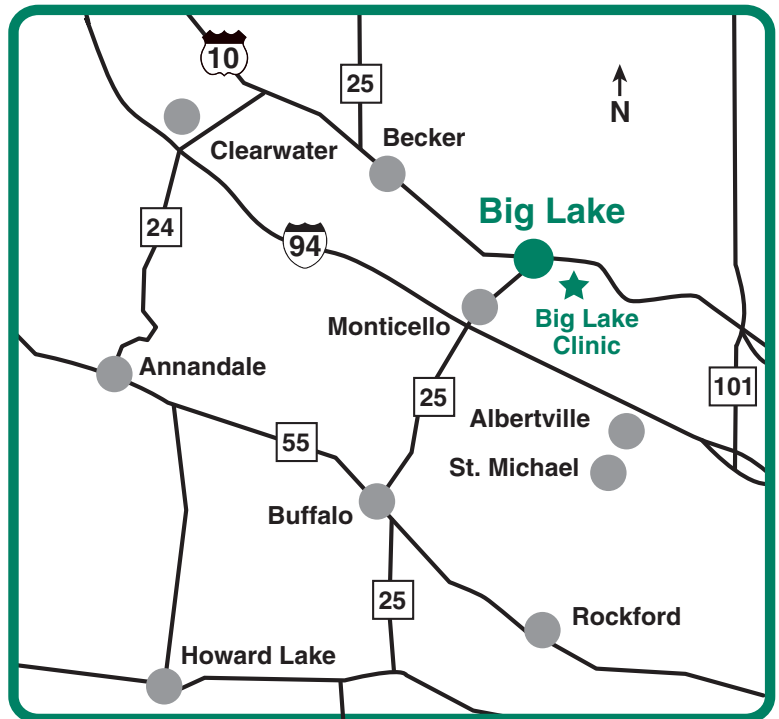

Getting to Big Lake Clinic

BIG LAKE
CLINIC

16830 198th Avenue N.W.
Big Lake, MN 55309